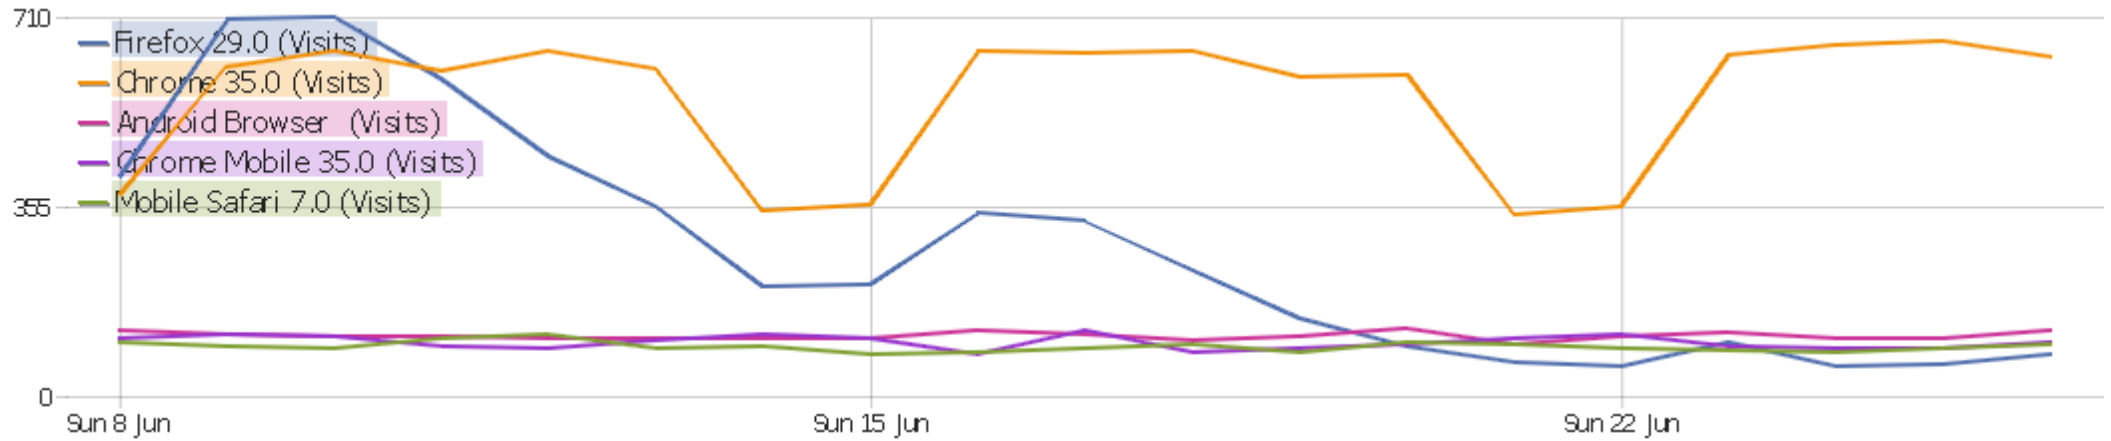

Browser Version

Browser version	Visits	Actions	Actions per Visit	Avg. Time on Website	Bounce Rate	Conversion Rate
Chrome 35.0	10644	37307	3.5	00:05:25	44.13%	0%
Firefox 30.0	6248	22163	3.55	00:06:10	45.26%	0%
Firefox 29.0	5198	18388	3.54	00:06:13	46.31%	0%
Android Browser	2148	6854	3.19	00:05:43	44.27%	0%
Chrome Mobile 35.0	1914	5428	2.84	00:04:03	48.28%	0%
Mobile Safari 7.0	1764	4035	2.29	00:03:13	55.95%	0%
Internet Explorer 11.0	1242	5057	4.07	00:07:02	45.01%	0%
Firefox 24.0	1079	4745	4.4	00:07:55	40.59%	0%
Chrome 34.0	1013	3175	3.13	00:04:19	42.25%	0%
Safari 7.0	931	3067	3.29	00:05:53	47.8%	0%
Internet Explorer 8.0	791	2949	3.73	00:07:39	43.99%	0%
Internet Explorer 10.0	638	2477	3.88	00:07:47	33.54%	0%
Opera 12.17	614	2131	3.47	00:08:22	43.81%	0%
Firefox 28.0	546	2056	3.77	00:06:16	30.22%	0%
Internet Explorer 9.0	529	1646	3.11	00:05:14	42.53%	0%