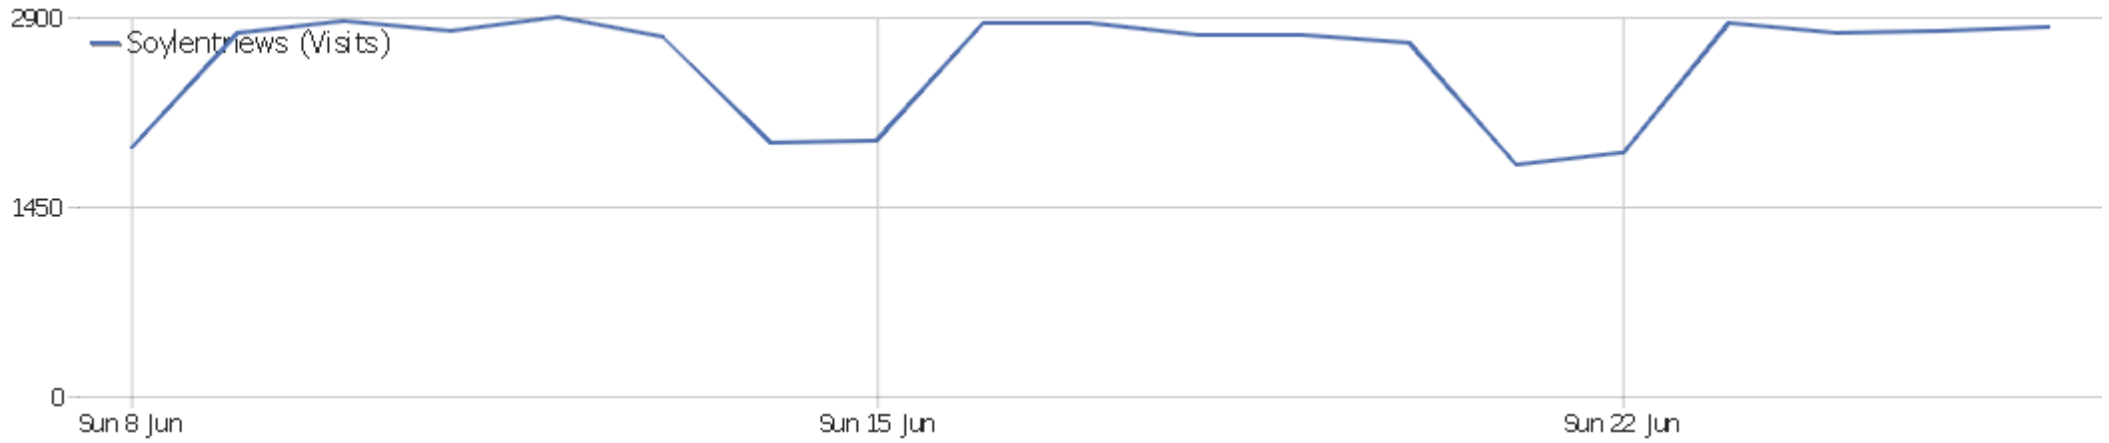

Website SoyLentnews

Date range: 8 Jun 14 - 26 Jun 14

This is a summary of SN traffic

All Websites dashboard

Website	Visits	Actions	Pageviews	Revenue	Conversions	Ecommerce Orders	Product Revenue
Soylentnews	48671	167824	158921	\$ 0	0	0	\$ 0

Visits Summary

Name	Value
Visits	48671
Actions	167824
Maximum actions in one visit	311
Bounce Rate	45%
Actions per Visit	3.4
Avg. Visit Duration (in seconds)	00:05:52
Unique visitors	0

Visits by Server Time