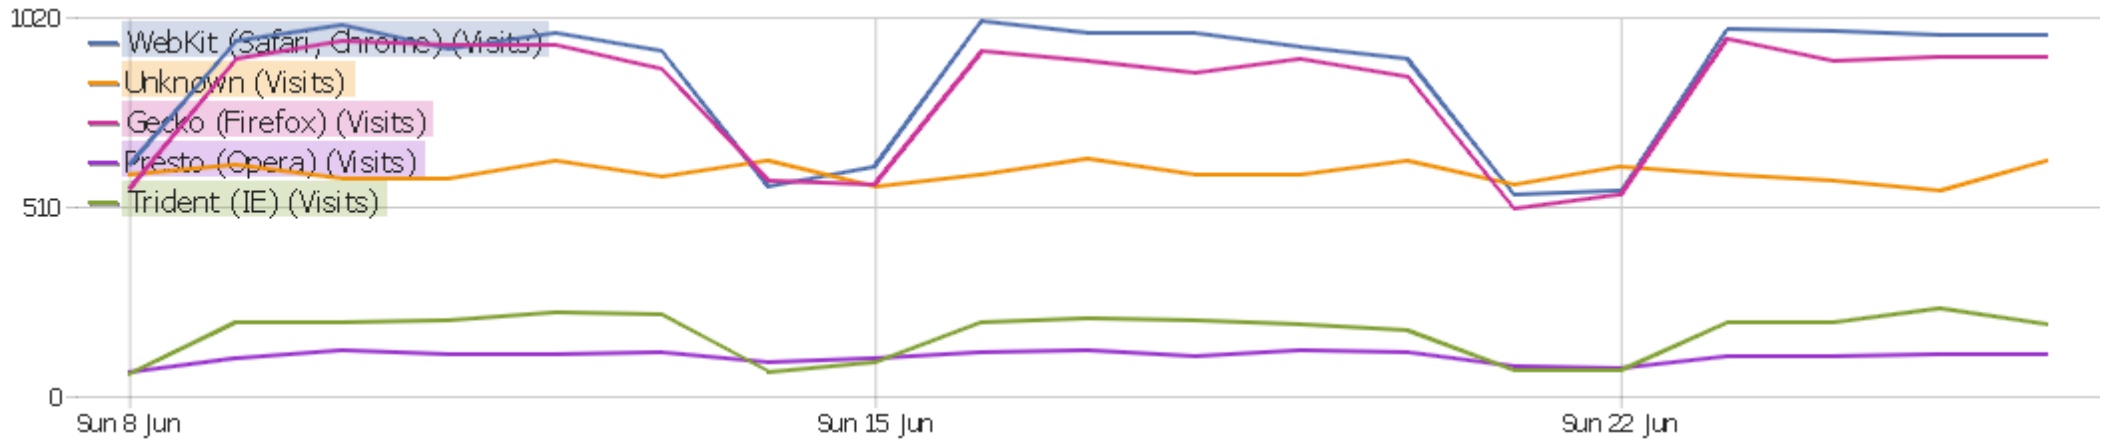

Browser Family

Browser family	Visits	Actions	Actions per Visit	Avg. Time on Website	Bounce Rate	Conversion Rate
WebKit (Safari, Chrome)	16416	57321	3.49	00:05:35	44.65%	0%
Gecko (Firefox)	15537	56245	3.62	00:06:23	44.88%	0%
Unknown	11409	33108	2.9	00:04:45	47.75%	0%
Trident (IE)	3224	12169	3.77	00:07:00	42.25%	0%
Presto (Opera)	2015	8782	4.36	00:08:54	38.06%	0%
KHTML (Konqueror)	70	199	2.84	00:04:34	45.71%	0%