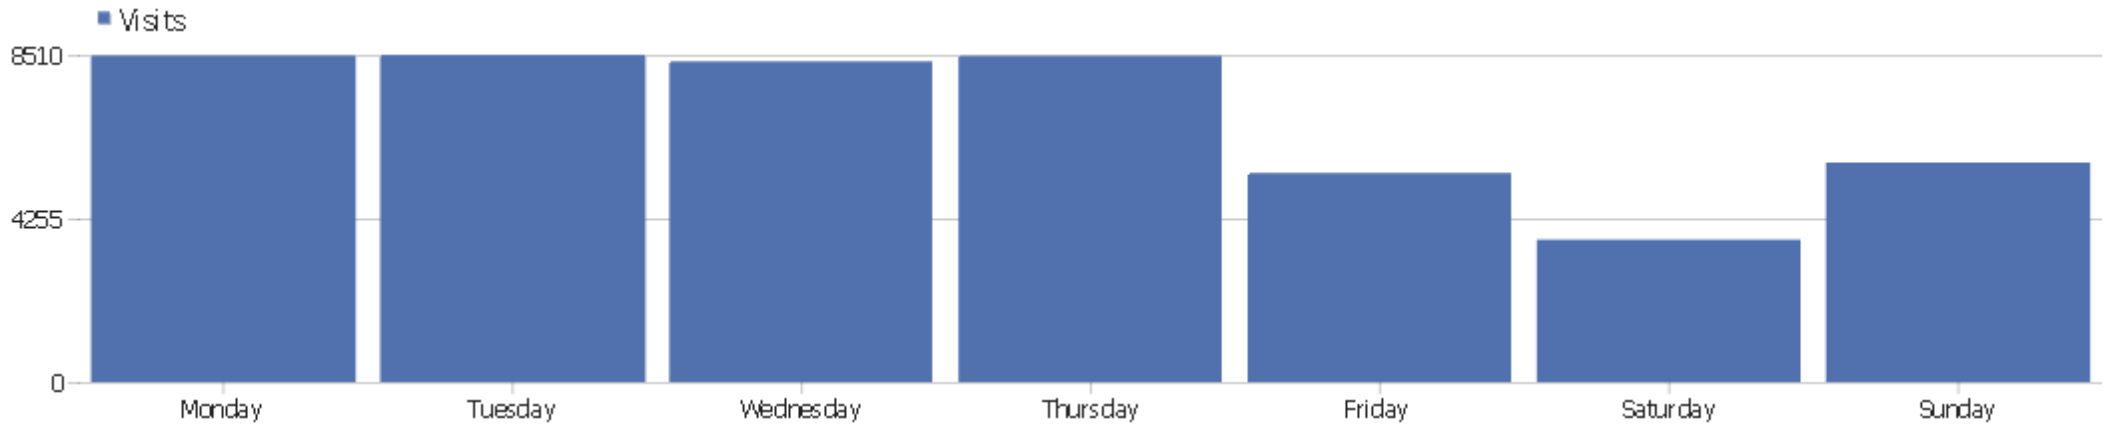

Visits by Day of Week

Day of the week	Visits	Actions	Actions per Visit	Avg. Time on Website	Bounce Rate	Conversion Rate
Monday	8491	29145	3.43	00:05:54	46.52%	0%
Tuesday	8507	29981	3.52	00:06:05	45%	0%
Wednesday	8340	28864	3.46	00:06:07	44.75%	0%
Thursday	8483	29534	3.48	00:06:01	44.67%	0%
Friday	5438	19427	3.57	00:06:04	43.38%	0%
Saturday	3704	12605	3.4	00:05:16	43.68%	0%
Sunday	5708	18268	3.2	00:05:07	46.16%	0%