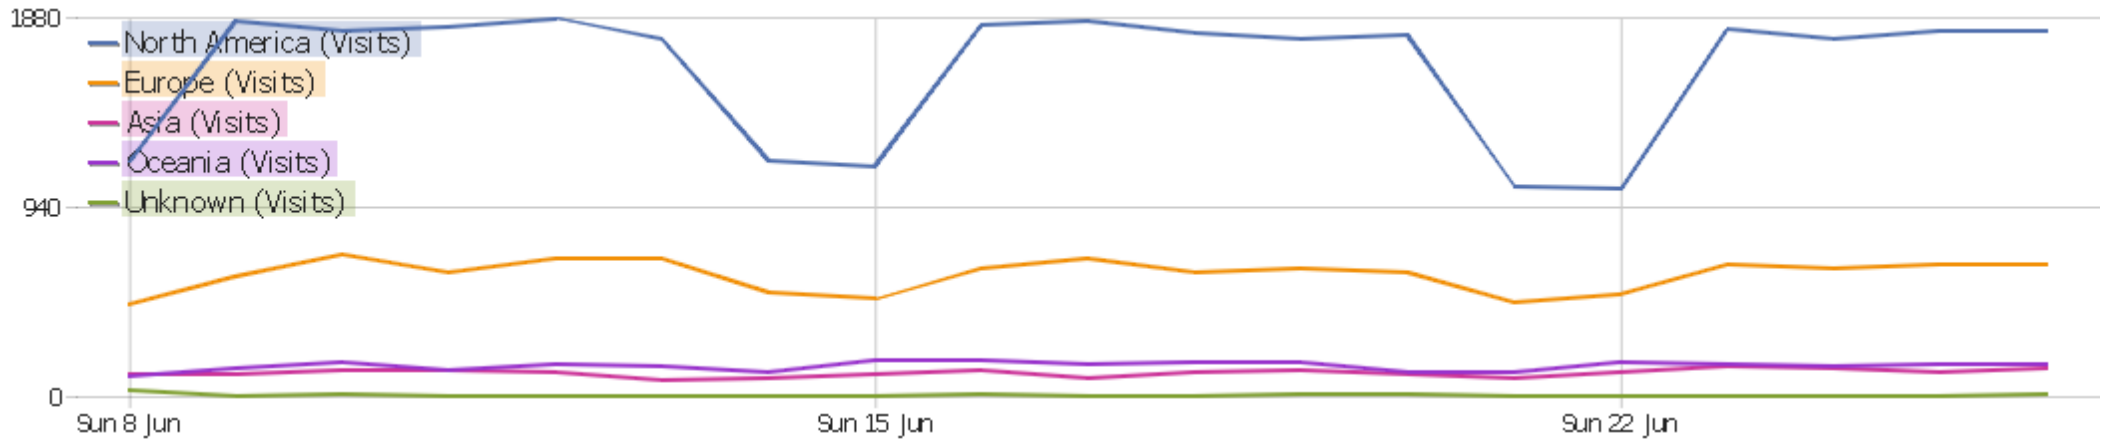

Continent

Continent	Visits	Actions	Actions per Visit	Avg. Time on Website	Bounce Rate	Revenue
North America	30951	113347	3.66	00:06:11	43.75%	$ 0
Europe	11464	34536	3.01	00:05:15	47.01%	$ 0
Oceania	2867	8930	3.11	00:05:49	46.88%	$ 0
South America	505	1171	2.32	00:04:17	54.26%	$ 0
Asia	2199	7837	3.56	00:05:16	47.7%	$ 0
Africa	339	865	2.55	00:04:35	52.51%	$ 0
Central America	254	873	3.44	00:06:30	36.22%	$ 0
Unknown	92	265	2.88	00:03:59	48.91%	$ 0