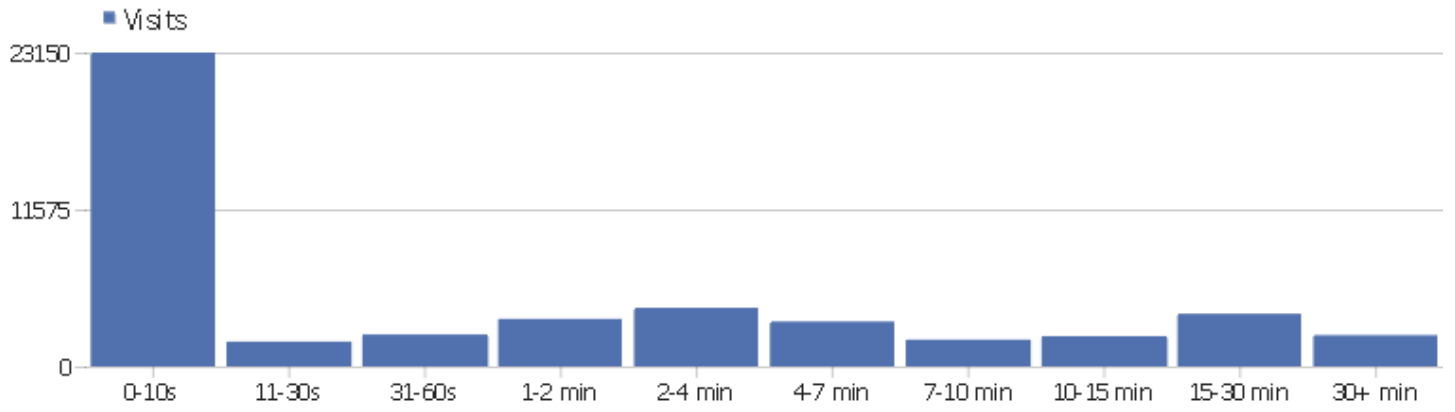

Length of Visits

Visit duration	Visits
0-10s	23143
11-30s	1827
31-60s	2354
1-2 min	3503
2-4 min	4321
4-7 min	3313
7-10 min	1970
10-15 min	2230
15-30 min	3882
30+ min	2304