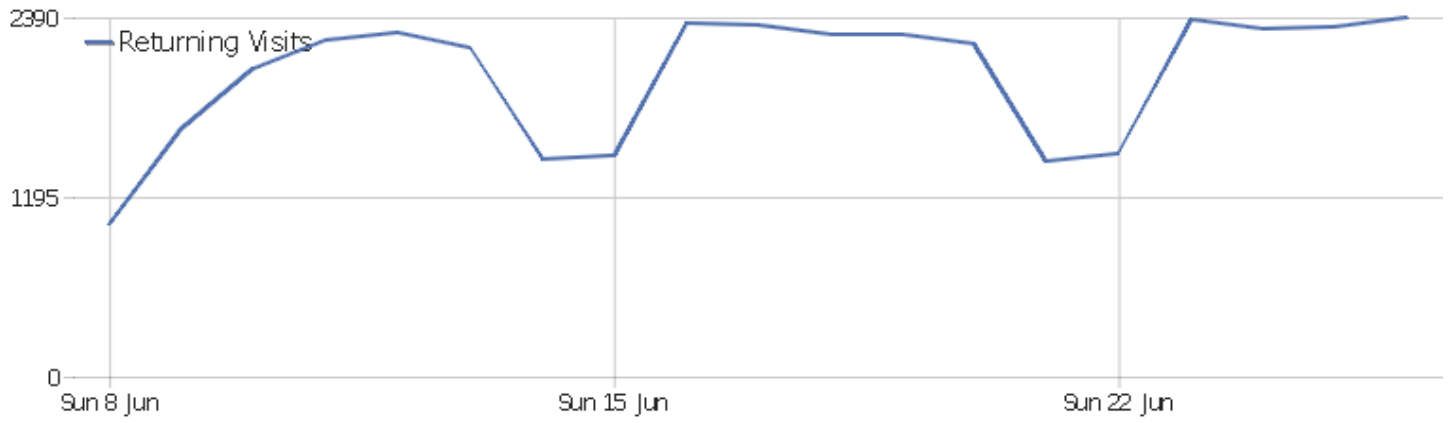

Continent

Continent	Visits	Actions	Actions per Visit	Avg. Time on Website	Bounce Rate	Revenue
North America	30951	113347	3.66	00:06:11	43.75%	\$ 0
Europe	11464	34536	3.01	00:05:15	47.01%	\$ 0
Oceania	2867	8930	3.11	00:05:49	46.88%	\$ 0
South America	505	1171	2.32	00:04:17	54.26%	\$ 0
Asia	2199	7837	3.56	00:05:16	47.7%	\$ 0
Africa	339	865	2.55	00:04:35	52.51%	\$ 0
Central America	254	873	3.44	00:06:30	36.22%	\$ 0
Unknown	92	265	2.88	00:03:59	48.91%	\$ 0

Length of Visits

Visit duration	Visits
0-10s	23143
11-30s	1827
31-60s	2354
1-2 min	3503
2-4 min	4321
4-7 min	3313
7-10 min	1970
10-15 min	2230
15-30 min	3882
30+ min	2304

Pages per Visit

Pages per visit	Visits
1 page	21911
2 pages	8619
3 pages	5403
4 pages	3191
5 pages	2223
6-7 pages	2582
8-10 pages	1966
11-14 pages	1196
15-20 pages	834
21+ pages	746

Returning Visits

Name	Value
Returning Visits	38137
Actions by Returning Visits	135625
Bounce Rate for Returning Visits	43%
Avg. Actions per Returning Visit	3.6
Avg. Duration of a Returning Visit (in sec)	00:06:20
Unique returning visitors	0