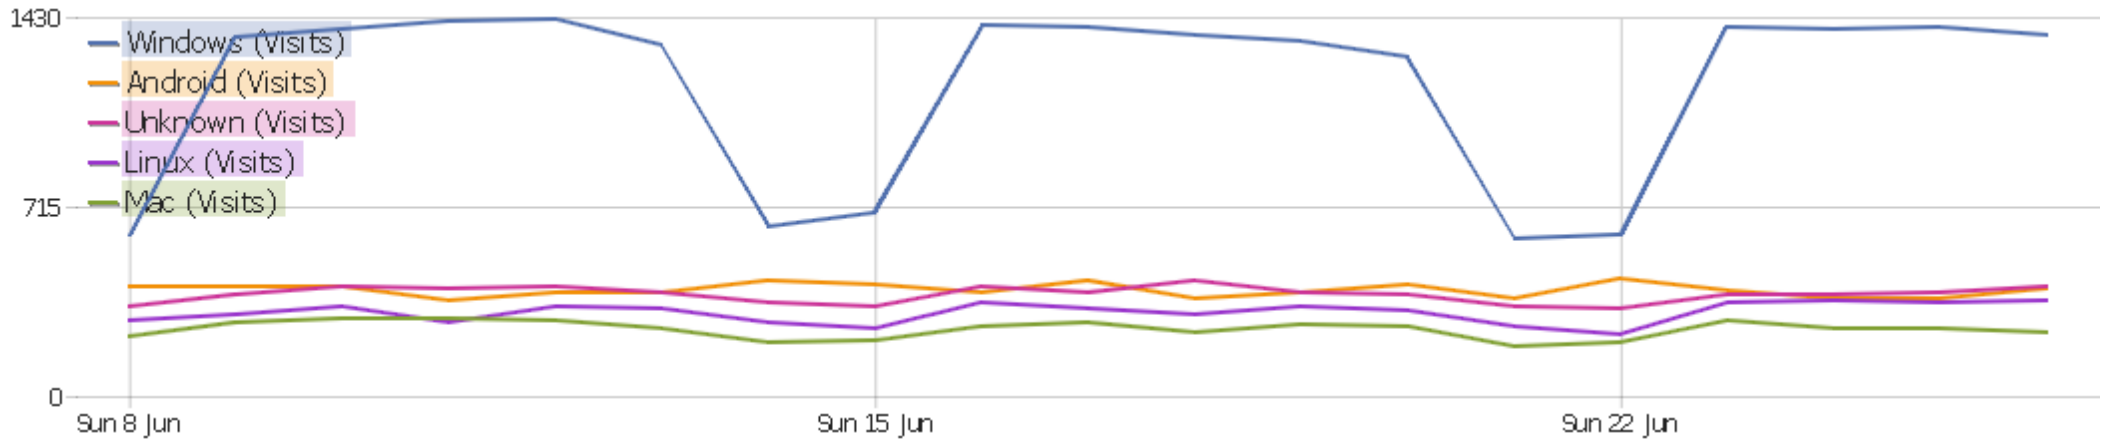

Operating system family

Operating system family	Visits	Actions	Actions per Visit	Avg. Time on Website	Bounce Rate	Conversion Rate
Windows	22348	83382	3.73	00:06:36	43.42%	0%
Android	7613	22547	2.96	00:04:49	46.45%	0%
Linux	5990	20904	3.49	00:06:24	43.31%	0%
Mac	4779	16173	3.38	00:05:12	48.55%	0%
Unknown	7301	22964	3.15	00:04:48	47.38%	0%
Unix	264	665	2.52	00:05:08	51.52%	0%
Other Mobile	252	755	3	00:05:08	45.63%	0%
Windows Mobile	122	432	3.54	00:05:58	37.7%	0%
Gaming Console	2	2	1	00:00:00	100%	0%