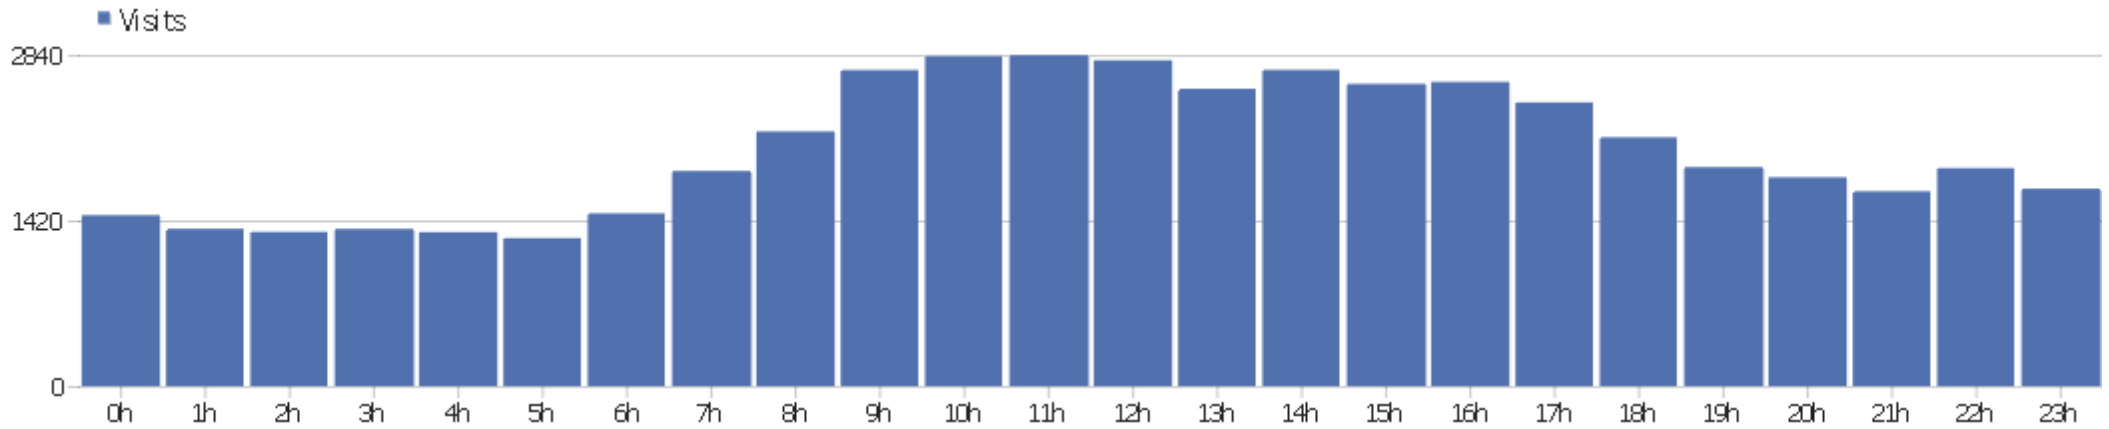

Website SoyLentnews

Date range: 8 Jun 14 - 26 Jun 14

This is a summary of SN traffic

All Websites dashboard

Website	Visits	Actions	Pageviews	Revenue	Conversions	Ecommerce Orders	Product Revenue
Soylentnews	48671	167824	158921	\$ 0	0	0	\$ 0

Visits Summary

Name	Value
Visits	48671
Actions	167824
Maximum actions in one visit	311
Bounce Rate	45%
Actions per Visit	3.4
Avg. Visit Duration (in seconds)	00:05:52
Unique visitors	0

Visits by Server Time

Server time	Visits	Actions	Actions per Visit	Avg. Time on Website	Bounce Rate	Revenue
0h	1465	5042	3.44	00:05:45	45.6%	\$ 0
1h	1349	4371	3.24	00:05:28	44.48%	\$ 0
2h	1322	4090	3.09	00:04:34	47.58%	\$ 0
3h	1348	4560	3.38	00:05:20	45.47%	\$ 0
4h	1320	4116	3.12	00:05:23	46.14%	\$ 0
5h	1269	3872	3.05	00:05:06	46.49%	\$ 0
6h	1481	4713	3.18	00:05:01	48.14%	\$ 0
7h	1844	5807	3.15	00:04:53	45.28%	\$ 0
8h	2183	7127	3.26	00:05:15	43.11%	\$ 0
9h	2710	9057	3.34	00:05:46	44.65%	\$ 0
10h	2828	10155	3.59	00:06:17	42.54%	\$ 0
11h	2837	10724	3.78	00:06:40	42.86%	\$ 0
12h	2793	11108	3.98	00:06:45	44.61%	\$ 0
13h	2549	9509	3.73	00:06:26	44.02%	\$ 0
14h	2711	10101	3.73	00:06:33	43.34%	\$ 0

Length of Visits

Visit duration	Visits
0-10s	23143
11-30s	1827
31-60s	2354
1-2 min	3503
2-4 min	4321
4-7 min	3313
7-10 min	1970
10-15 min	2230
15-30 min	3882
30+ min	2304

Pages per Visit

Pages per visit	Visits
1 page	21911
2 pages	8619
3 pages	5403
4 pages	3191
5 pages	2223
6-7 pages	2582
8-10 pages	1966
11-14 pages	1196
15-20 pages	834
21+ pages	746