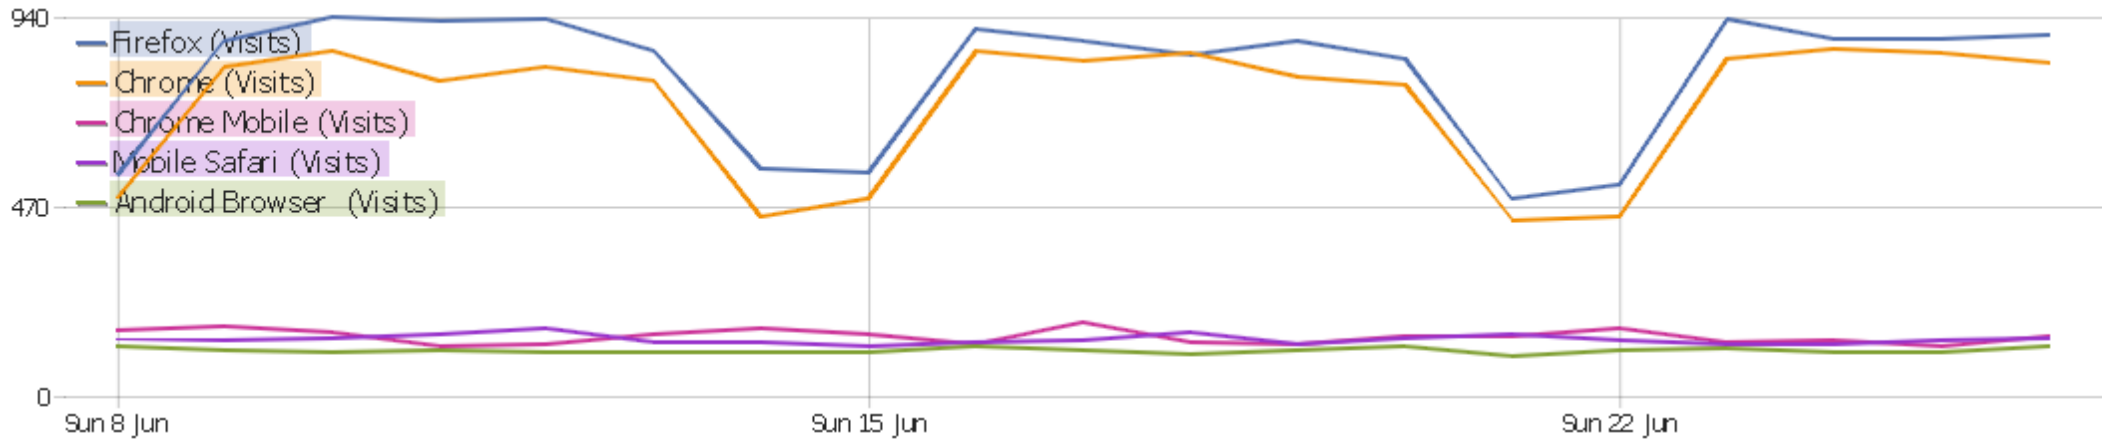

Visitor Browser

Browser	Visits	Actions	Actions per Visit	Avg. Time on Website	Bounce Rate	Conversion Rate
Chrome	13842	49637	3.59	00:05:42	43.27%	0%
Firefox	15177	55011	3.62	00:06:23	44.92%	0%
Android Browser	2148	6854	3.19	00:05:43	44.27%	0%
Chrome Mobile	2810	7732	2.75	00:04:02	49.32%	0%
Mobile Safari	2679	6641	2.48	00:03:52	52.56%	0%
Internet Explorer	3224	12169	3.77	00:07:00	42.25%	0%
Safari	2103	6287	2.99	00:05:06	52.45%	0%
Opera	2015	8782	4.36	00:08:54	38.06%	0%
Mobile Safari	414	856	2.07	00:02:17	62.08%	0%
Pale Moon	530	2030	3.83	00:08:31	33.77%	0%
Chrome Mobile iOS	527	2008	3.81	00:05:31	43.07%	0%
Opera Mini	496	1190	2.4	00:04:17	48.39%	0%
BlackBerry	248	729	2.94	00:05:06	45.97%	0%
Iceweasel	702	2247	3.2	00:05:27	43.3%	0%
Unknown	182	744	4.09	00:09:19	39.01%	0%