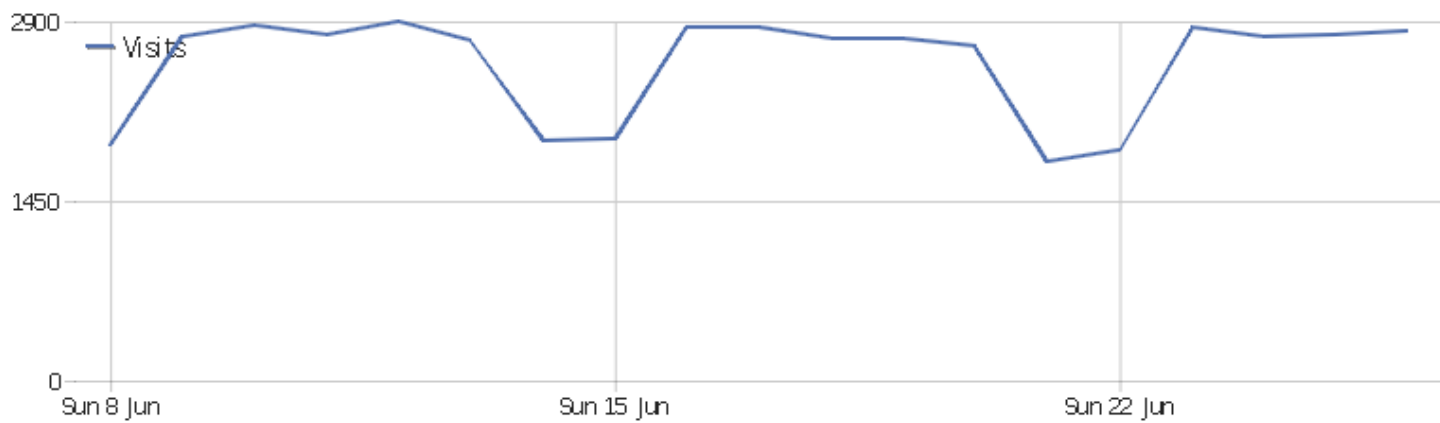

Website SoyLentnews

Date range: 8 Jun 14 - 26 Jun 14

This is a summary of SN traffic

All Websites dashboard

Website	Visits	Actions	Pageviews	Revenue	Conversions	Ecommerce Orders	Product Revenue
Soylentnews	48671	167824	158921	\$ 0	0	0	\$ 0

Visits Summary

Name	Value
Visits	48671
Actions	167824
Maximum actions in one visit	311
Bounce Rate	45%
Actions per Visit	3.4
Avg. Visit Duration (in seconds)	00:05:52
Unique visitors	0

Visits by Server Time

Server time	Visits	Actions	Actions per Visit	Avg. Time on Website	Bounce Rate	Revenue
0h	1465	5042	3.44	00:05:45	45.6%	\$ 0
1h	1349	4371	3.24	00:05:28	44.48%	\$ 0
2h	1322	4090	3.09	00:04:34	47.58%	\$ 0
3h	1348	4560	3.38	00:05:20	45.47%	\$ 0
4h	1320	4116	3.12	00:05:23	46.14%	\$ 0
5h	1269	3872	3.05	00:05:06	46.49%	\$ 0
6h	1481	4713	3.18	00:05:01	48.14%	\$ 0
7h	1844	5807	3.15	00:04:53	45.28%	\$ 0
8h	2183	7127	3.26	00:05:15	43.11%	\$ 0
9h	2710	9057	3.34	00:05:46	44.65%	\$ 0
10h	2828	10155	3.59	00:06:17	42.54%	\$ 0
11h	2837	10724	3.78	00:06:40	42.86%	\$ 0
12h	2793	11108	3.98	00:06:45	44.61%	\$ 0
13h	2549	9509	3.73	00:06:26	44.02%	\$ 0
14h	2711	10101	3.73	00:06:33	43.34%	\$ 0

Length of Visits

Visit duration	Visits
0-10s	23143
11-30s	1827
31-60s	2354
1-2 min	3503
2-4 min	4321
4-7 min	3313
7-10 min	1970
10-15 min	2230
15-30 min	3882
30+ min	2304

Pages per Visit

Pages per visit	Visits
1 page	21911
2 pages	8619
3 pages	5403
4 pages	3191
5 pages	2223
6-7 pages	2582
8-10 pages	1966
11-14 pages	1196
15-20 pages	834
21+ pages	746