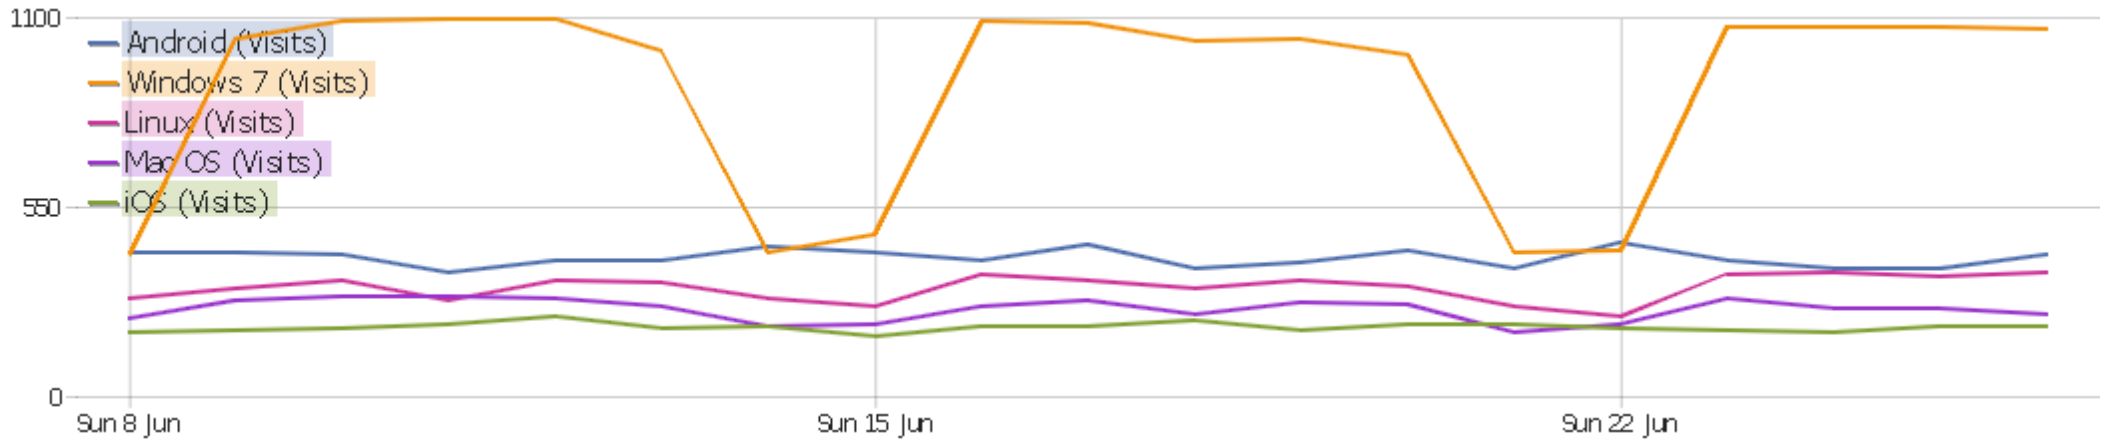

Operating System

Operating system	Visits	Actions	Actions per Visit	Avg. Time on Website	Bounce Rate	Conversion Rate
Windows 7	16961	63557	3.75	00:06:41	43.05%	0%
Android	7613	22547	2.96	00:04:49	46.45%	0%
Linux	5990	20904	3.49	00:06:24	43.31%	0%
Mac OS	4779	16173	3.38	00:05:12	48.55%	0%
iOS	3784	9881	2.61	00:03:51	52.48%	0%
Windows 8	3451	11883	3.44	00:05:45	45.44%	0%
Ubuntu	3011	11211	3.72	00:05:44	42.38%	0%
Windows XP	1615	7214	4.47	00:08:14	40.25%	0%
Windows Vista	268	567	2.12	00:02:45	60.45%	0%
FreeBSD	250	562	2.25	00:04:39	53.2%	0%
BlackBerry	170	428	2.52	00:04:06	47.06%	0%
Windows Phone OS	119	424	3.56	00:06:03	37.82%	0%
Unknown	105	471	4.49	00:07:43	33.33%	0%
Mint	96	379	3.95	00:07:31	39.58%	0%
Chrome OS	89	410	4.61	00:06:53	32.58%	0%