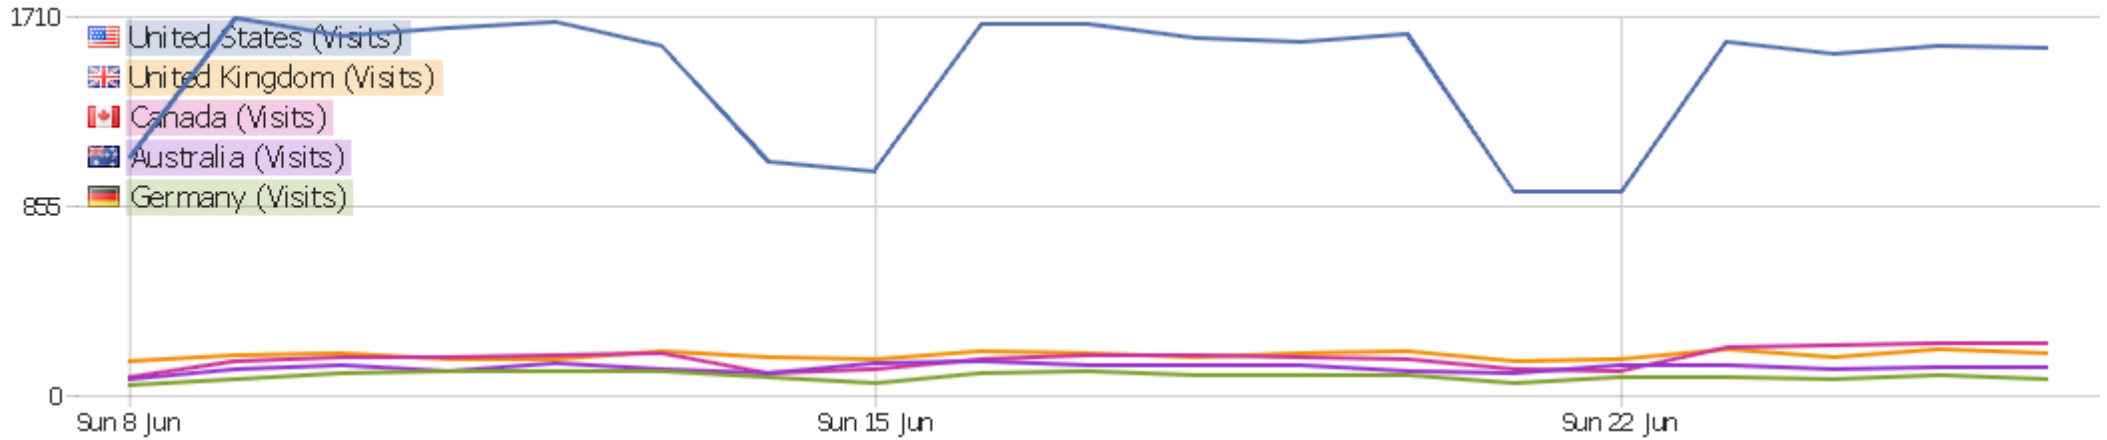

Country

Country	Visits	Actions	Actions per Visit	Avg. Time on Website	Bounce Rate	Revenue
United States	27647	103752	3.75	00:06:18	42.71%	$ 0
United Kingdom	3416	11013	3.22	00:05:43	44.38%	$ 0
Canada	3167	9133	2.88	00:05:16	52.6%	$ 0
Australia	2336	7195	3.08	00:05:57	47.86%	$ 0
Germany	1584	4763	3.01	00:06:14	46.02%	$ 0
Netherlands	960	3148	3.28	00:06:11	45.63%	$ 0
Sweden	571	1379	2.42	00:03:29	53.24%	$ 0
Russian Federation	515	1321	2.57	00:03:38	51.07%	$ 0
New Zealand	498	1679	3.37	00:05:34	41.37%	$ 0
Spain	397	990	2.49	00:03:15	52.14%	$ 0
France	380	932	2.45	00:03:09	52.63%	$ 0
Poland	353	932	2.64	00:04:11	47.31%	$ 0
Switzerland	334	1249	3.74	00:07:34	39.82%	$ 0
Belgium	313	1155	3.69	00:07:55	35.78%	$ 0
Brazil	291	747	2.57	00:04:36	48.11%	$ 0