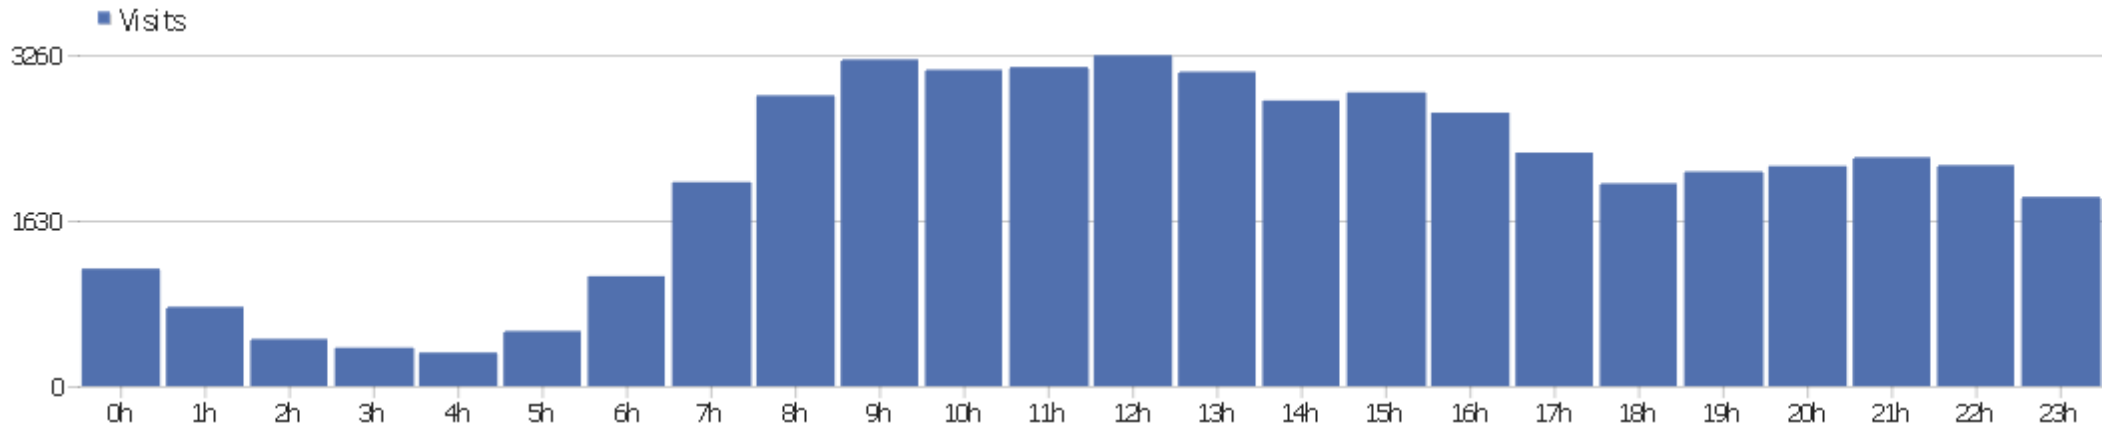

Visits by Local Time

Local time	Visits	Actions	Actions per Visit	Avg. Time on Website	Bounce Rate	Conversion Rate
0h	1156	3510	3.04	00:04:16	47.49%	0%
1h	780	2648	3.39	00:05:00	45.64%	0%
2h	464	1425	3.07	00:04:13	46.55%	0%
3h	378	1142	3.02	00:05:02	49.21%	0%
4h	330	1142	3.46	00:05:30	47.27%	0%
5h	542	1603	2.96	00:04:43	46.68%	0%
6h	1082	3579	3.31	00:04:58	45.93%	0%
7h	2008	7617	3.79	00:06:43	41.53%	0%
8h	2861	11059	3.87	00:06:55	41.84%	0%
9h	3215	12442	3.87	00:07:21	43.02%	0%
10h	3114	11629	3.73	00:06:51	41.97%	0%
11h	3140	11668	3.72	00:07:03	43.98%	0%
12h	3256	12600	3.87	00:06:19	43.95%	0%
13h	3094	10952	3.54	00:06:20	42.53%	0%
14h	2811	9268	3.3	00:05:49	45.36%	0%