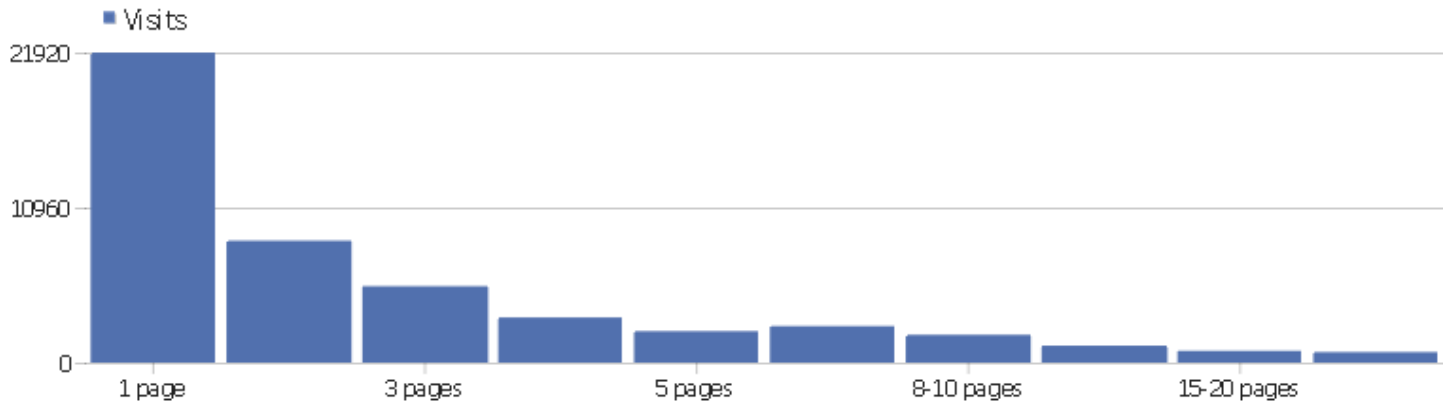

Continent

Continent	Visits	Actions	Actions per Visit	Avg. Time on Website	Bounce Rate	Revenue
North America	30951	113347	3.66	00:06:11	43.75%	\$ 0
Europe	11464	34536	3.01	00:05:15	47.01%	\$ 0
Oceania	2867	8930	3.11	00:05:49	46.88%	\$ 0
South America	505	1171	2.32	00:04:17	54.26%	\$ 0
Asia	2199	7837	3.56	00:05:16	47.7%	\$ 0
Africa	339	865	2.55	00:04:35	52.51%	\$ 0
Central America	254	873	3.44	00:06:30	36.22%	\$ 0
Unknown	92	265	2.88	00:03:59	48.91%	\$ 0

Length of Visits

Visit duration	Visits
0-10s	23143
11-30s	1827
31-60s	2354
1-2 min	3503
2-4 min	4321
4-7 min	3313
7-10 min	1970
10-15 min	2230
15-30 min	3882
30+ min	2304

Pages per Visit

Pages per visit	Visits
1 page	21911
2 pages	8619
3 pages	5403
4 pages	3191
5 pages	2223
6-7 pages	2582
8-10 pages	1966
11-14 pages	1196
15-20 pages	834
21+ pages	746