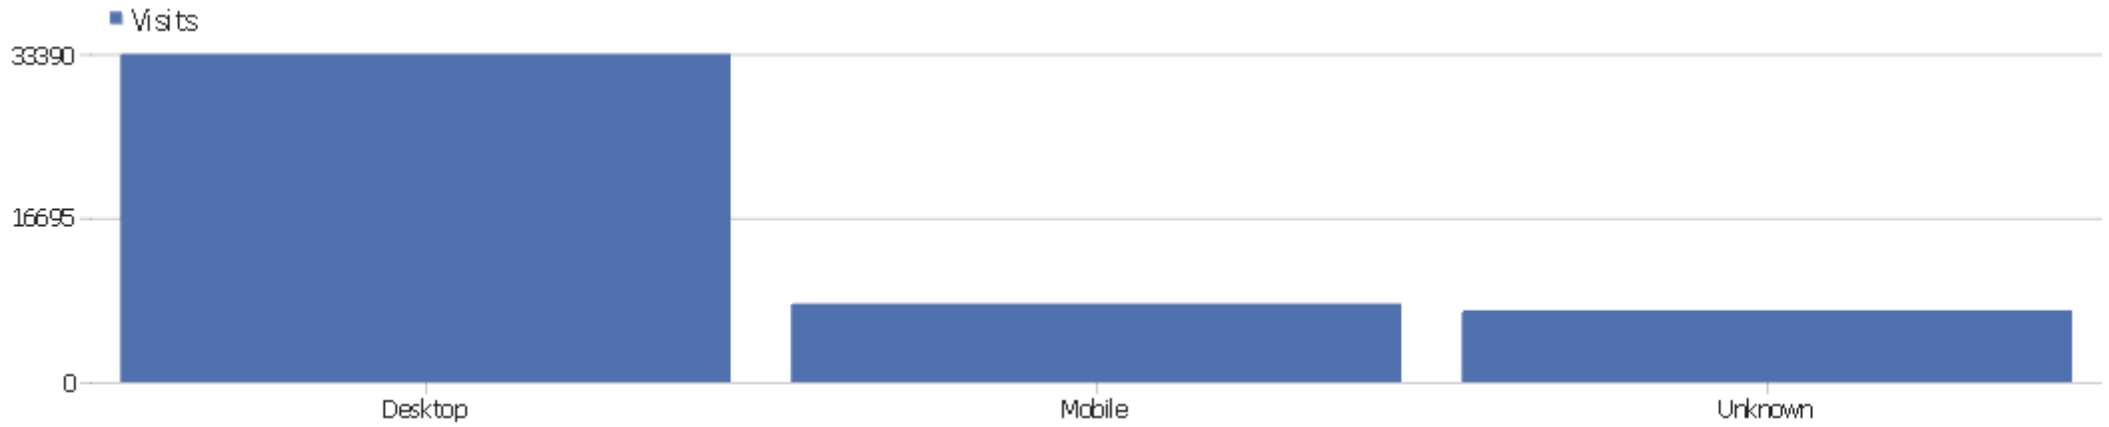

Mobile vs Desktop

Mobile vs Desktop		Visits	Actions	Actions per Visit	Avg. Time on Website	Bounce Rate	Conversion Rate
Desktop		33383	121126	3.63	00:06:21	44.2%	0%
Mobile		7987	23734	2.97	00:04:51	46.29%	0%
Unknown		7301	22964	3.15	00:04:48	47.38%	0%